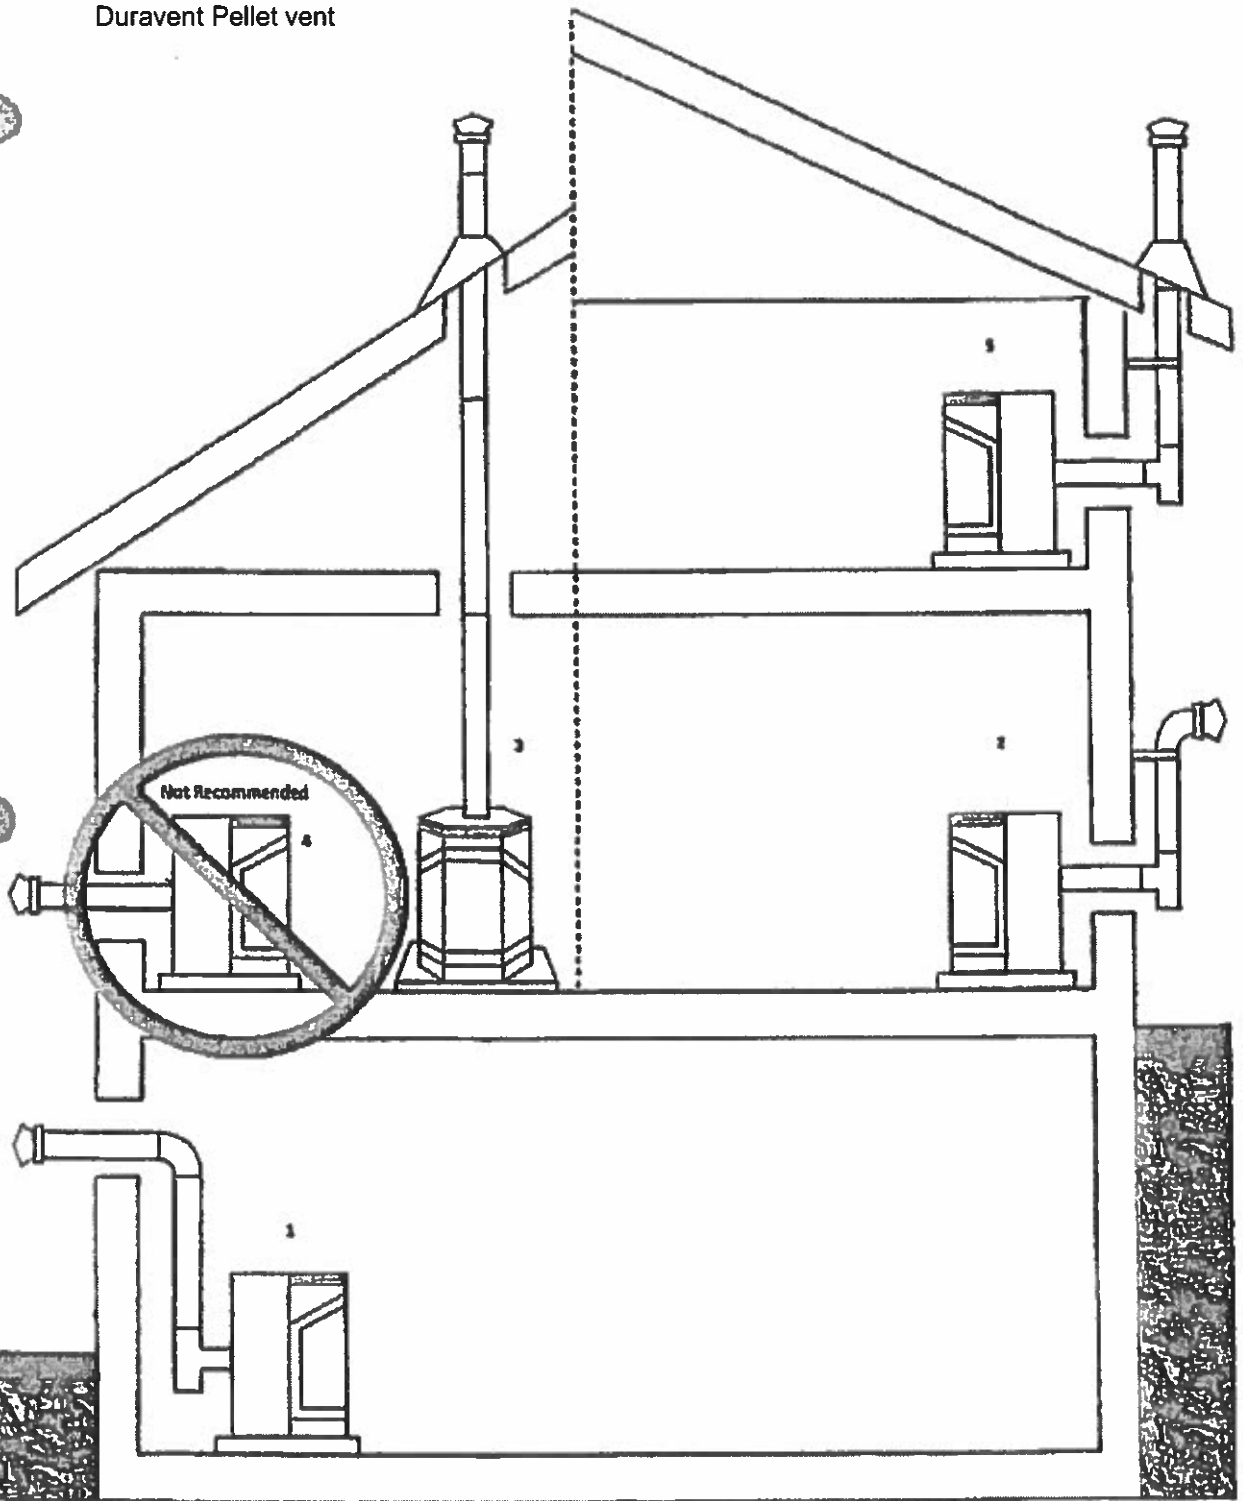

DuraVent Pellet vent

Pellet Stoves and Venting

**SIMPSON DURAVENT PELLETVENT PRO
INSTALLATION PACKAGES**

CHIMNEY PACKAGE #1

BLACK GALV

QTY	PRODUCT CODE	DESCRIPTION	RETAIL BLACK	RETAIL GALV
1	3PVP-X4ADB	3PVP-X4AD Stove Adapter	\$98.88	\$75.59
1	4PVP-TB	4PVP-T Single Tee 4"	\$130.49	\$117.85
1	4PVP-60B	4PVP-60 60" Length	\$134.15	\$111.81
2	4PVP-12B	4PVP-12 12" Length	\$64.23	\$40.66
1	4PVP-12AB	4PVP-12A 12" Adjustable Length	\$81.19	\$57.19
1	4PVP-E90B	4PVP-E90 Elbow 90 Degree	\$123.30	\$105.78
1	4PVP-WT3	4PVP-WT3 Wall Thimble	\$79.61	\$79.61
1	4PVP-HRC	4PVP-HRC Horizontal Termination	\$62.50	\$62.50
2	4PVP-WSA	4PVP-WSA Wall Band Adjustable	\$30.31	\$30.31
PACKAGE TOTAL			\$804.66	\$681.13

CHIMNEY PACKAGE #2

BLACK GALV

QTY	PRODUCT CODE	DESCRIPTION	RETAIL BLACK	RETAIL GALV
1	3PVP-X4ADB	3PVP-X4AD Stove Adapter	\$98.88	\$98.88
1	4PVP-TB	4PVP-T Single Tee 4"	\$130.49	\$117.85
1	4PVP-60B	4PVP-60 60" Length	\$134.15	\$111.81
1	4PVP-12B	4PVP-12 12" Length	\$64.23	\$40.66
1	4PVP-12AB	4PVP-12A 12" Adjustable Length	\$81.19	\$57.19
1	4PVP-E90B	4PVP-E90 Elbow 90 Degree	\$123.30	\$105.78
1	4PVP-WT3	4PVP-WT3 Wall Thimble	\$79.61	\$79.61
1	4PVP-HRC	4PVP-HRC Horizontal Termination	\$62.50	\$62.50
2	4PVP-WSA	4PVP-WSA Wall Band Adjustable	\$30.31	\$30.31
PACKAGE TOTAL			\$804.66	\$704.09